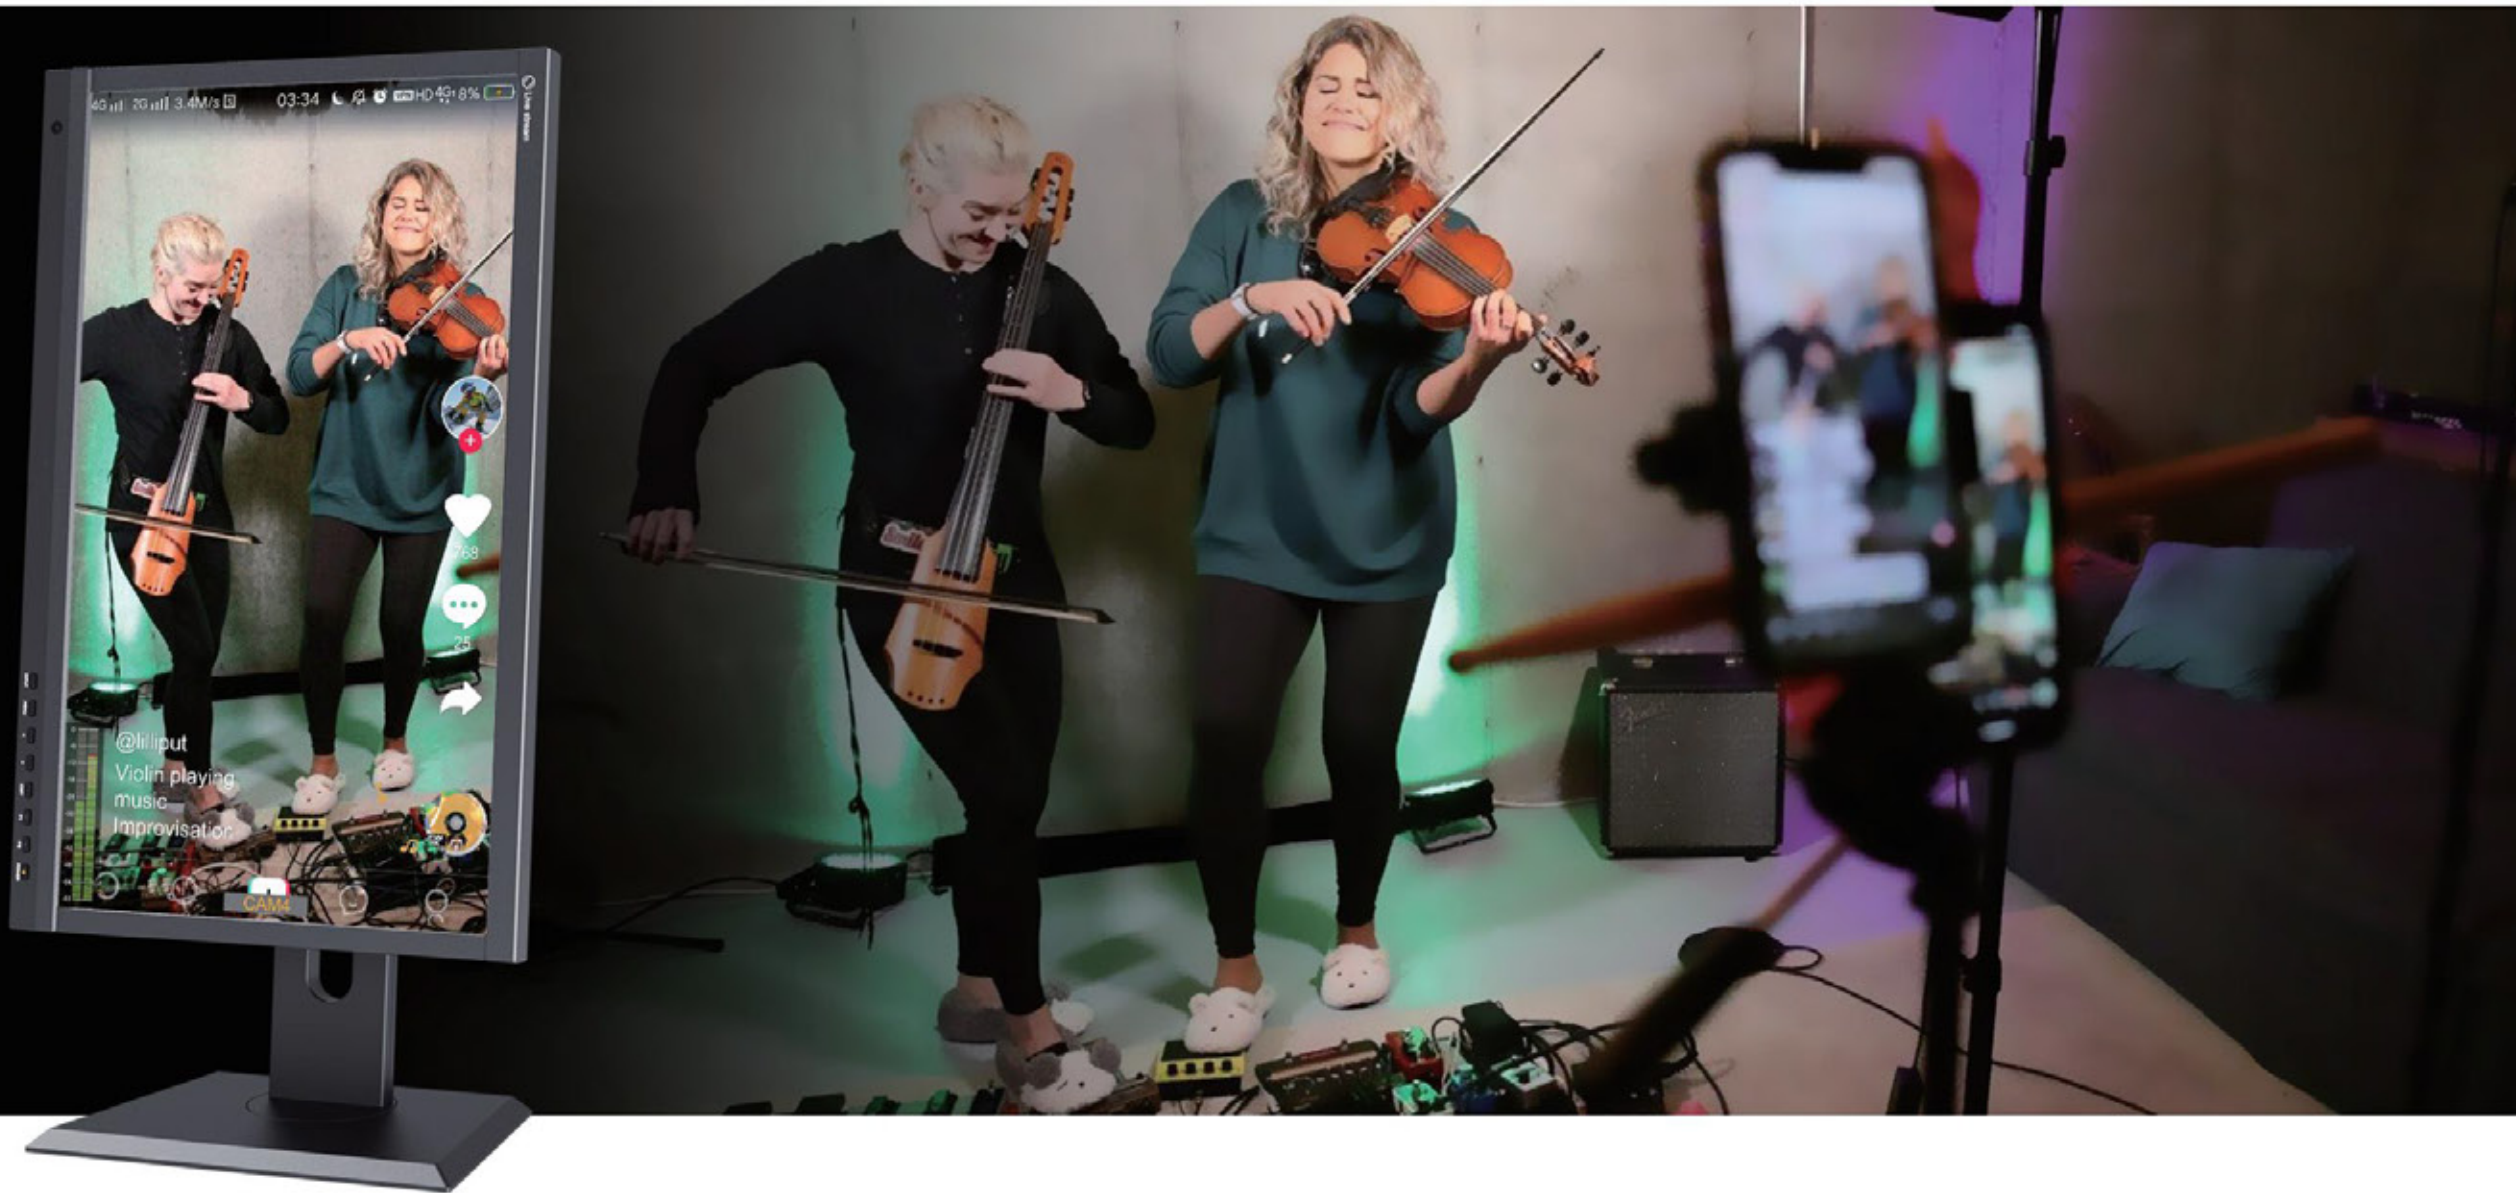

Multi Camera, Multiview Switch

Monitor can be switched live up to 4 1080P high quality video signal inputs, which make it easy to create professional multi camera events for live streaming. At a time when live stream in mobile phone is popular, monitor innovatively built in phone mode so as to directly display a vertical video in multi camera. All-in-one capability greatly reduces the cost of productions.

It highlights the areas that are in focus so you are able to quickly focus the camera and not miss crucial shots.

Areas of image over a certain threshold are filled with striped pattern to dramatically highlight areas where too much light is falling on image sensor.

USB Type-C Input, Vertical Full Screen For Phone

Unique phone mode, adapts to vertical image output from phone camera

Unlike the regular video camera, some phone's video sources are displayed as vertical images. Multiview mode is innovatively blend of horizontal and vertical images layout, making live production more efficient.

Create Professional Programs

Show the world your legendary story through live streaming. Whatever the applications, there will always be a necessary for an innovative multi camera monitor to help with your video production.