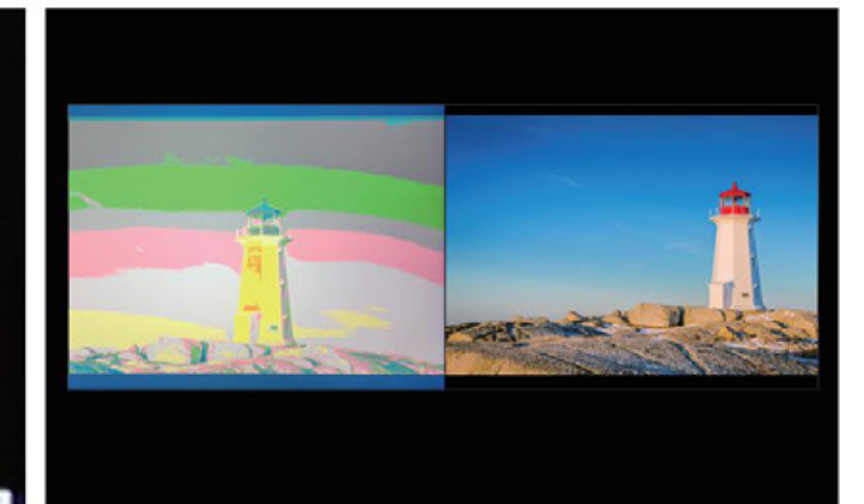

PVW / PGM Video SDI, HDMI Output Simultaneously

PGM ports for switching camera video from SDI, HDMI and USB Type-C signals

Multi camera video sources can be set up as Preview source and finished Program source for quick switching source of live streaming to video capture via shortcuts, and finally to Youtube, SKype, Zoom and any more social media platforms.

Camera Auxiliary Functions

Plenty of auxiliary functions for live streaming and multi camera productions, that assist user grasp the scene details in front of camera more thoroughly, such as light, color, layout and so on.

USB Type-C Input, Vertical Full Screen For Phone

Unique phone mode, adapts to vertical image output from phone camera

Unlike the regular video camera, some phone's video sources are displayed as vertical images. Multiview mode is innovatively blend of horizontal and vertical images layout, making live production more efficient.