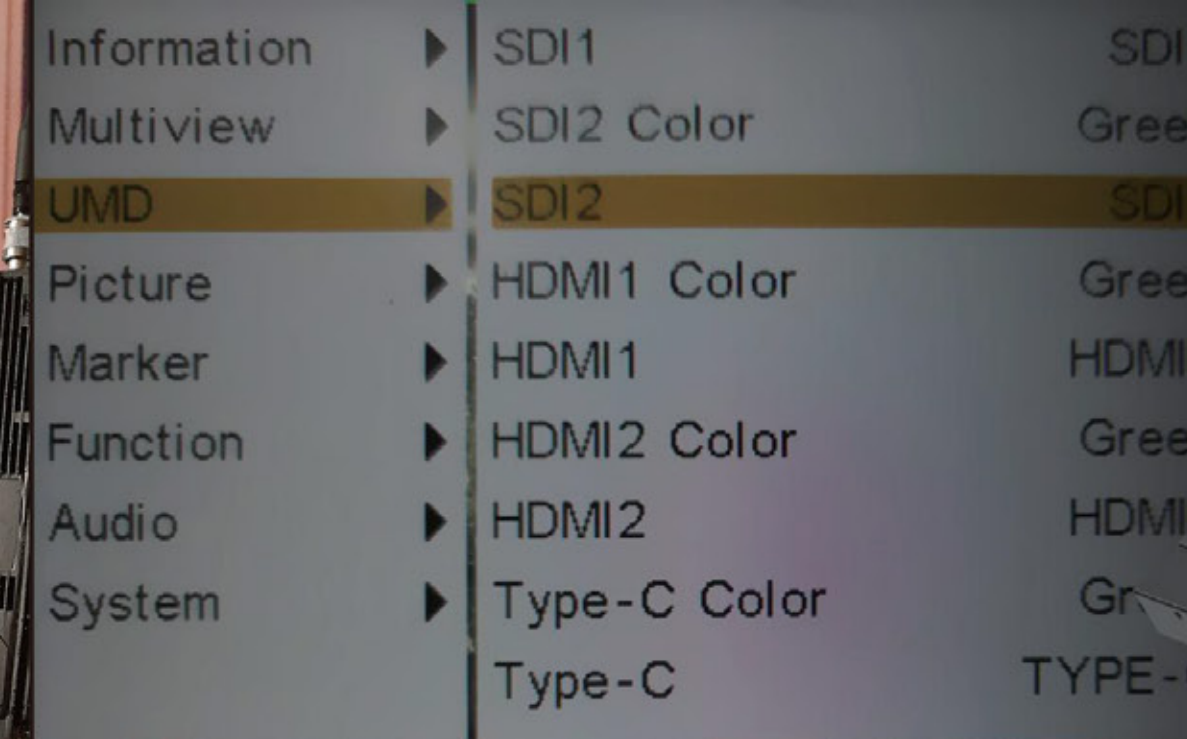

Camera Auxiliary Functions

Plenty of auxiliary functions for live streaming and multi camera productions, that assist user grasp the scene details in front of camera more thoroughly, such as light, color, layout and so on.